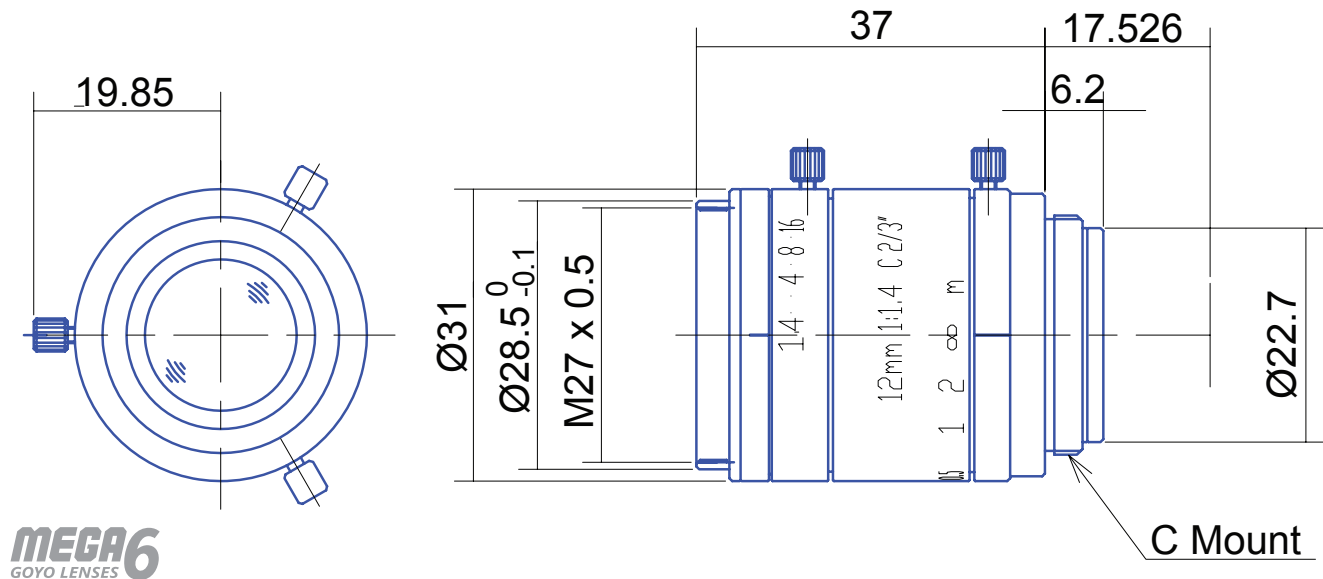

6 MP 2/3" Fixed-Focal

GM6HR38014MCN

MEGA6
GOYO LENSES

Part No.	GM6HR38014MCN
Focal Length	8mm
Iris Range	f/1.4-16
Lens Format	2/3"
Resolution	170 lp/mm
MOD	100mm
Mount	C
Filter Thread	M27 x P0.5
Angle of View (HxVxD) 2/3"	56.6° x 43.95° x 67.22°
Dimension (DxL)	Ø31 x 41

6 MP 2/3" Fixed-Focal

GM6HR31214MCN

MEGA6
GOYO LENSES

Part No.	GM6HR31214MCN
Focal Length	12mm
Iris Range	f/1.4-16
Lens Format	2/3"
Resolution	170 lp/mm
MOD	150mm
Mount	C
Filter Thread	M27 x P0.5
Angle of View (HxVxD) 2/3"	38.25° x 29.14° x 46.71°
Dimension (DxL)	Ø31 x 37

6 MP 2/3" Fixed-Focal

GM6HR31614MCN

MEGA6
GOYO LENSES

Part No.	GM6HR31614MCN
Focal Length	16mm
Iris Range	f/1.4-16
Lens Format	2/3"
Resolution	170 lp/mm
MOD	200mm
Mount	C
Filter Thread	M27 x P0.5
Angle of View (HxVxD) 2/3"	30.3° x 16.05° x 37.33°
Dimension (DxL)	Ø33 x 36.5

6 MP 2/3" Fixed-Focal

GM6HR32514MCN

Part No.	GM6HR32514MCN
Focal Length	25mm
Iris Range	f/1.4-16
Lens Format	2/3"
Resolution	170 lp/mm
MOD	200mm
Mount	C
Filter Thread	M27 x P0.5
Angle of View (HxVxD) 2/3"	19.57° x 14.75° x 24.3°
Dimension (DxL)	Ø33 x 39.5