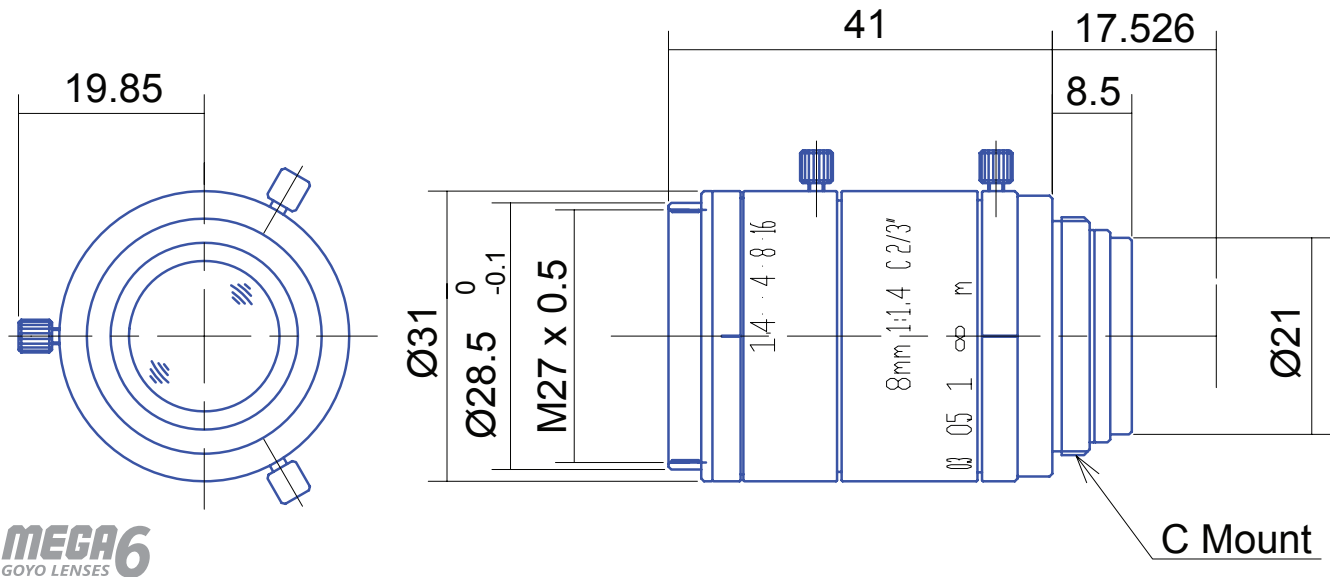

6 MP 2/3" Fixed-Focal

GM6HR38014MCN

MEGA6
GOYO LENSES

Part No.	GM6HR38014MCN
Focal Length	8mm
Iris Range	f/1.4-16
Lens Format	2/3"
Resolution	170 lp/mm
MOD	100mm
Mount	C
Filter Thread	M27 x P0.5
Angle of View (HxVxD) 2/3"	56.6° x 43.95° x 67.22°
Dimension (DxL)	Ø31 x 41

6 MP 2/3" Fixed-Focal

GM6HR31214MCN

MEGA6
GOYO LENSES

Part No.	GM6HR31214MCN
Focal Length	12mm
Iris Range	f/1.4-16
Lens Format	2/3"
Resolution	170 lp/mm
MOD	150mm
Mount	C
Filter Thread	M27 x P0.5
Angle of View (HxVxD) 2/3"	38.25° x 29.14° x 46.71°
Dimension (DxL)	Ø31 x 37

6 MP 2/3" Fixed-Focal

GM6HR31614MCN

MEGA6
GOYO LENSES

Part No.	GM6HR31614MCN
Focal Length	16mm
Iris Range	f/1.4-16
Lens Format	2/3"
Resolution	170 lp/mm
MOD	200mm
Mount	C
Filter Thread	M27 x P0.5
Angle of View (HxVxD) 2/3"	30.3° x 16.05° x 37.33°
Dimension (DxL)	Ø33 x 36.5

6 MP 2/3" Fixed-Focal

GM6HR32514MCN

Part No.	GM6HR32514MCN
Focal Length	25mm
Iris Range	f/1.4-16
Lens Format	2/3"
Resolution	170 lp/mm
MOD	200mm
Mount	C
Filter Thread	M27 x P0.5
Angle of View (HxVxD) 2/3"	19.57° x 14.75° x 24.3°
Dimension (DxL)	Ø33 x 39.5