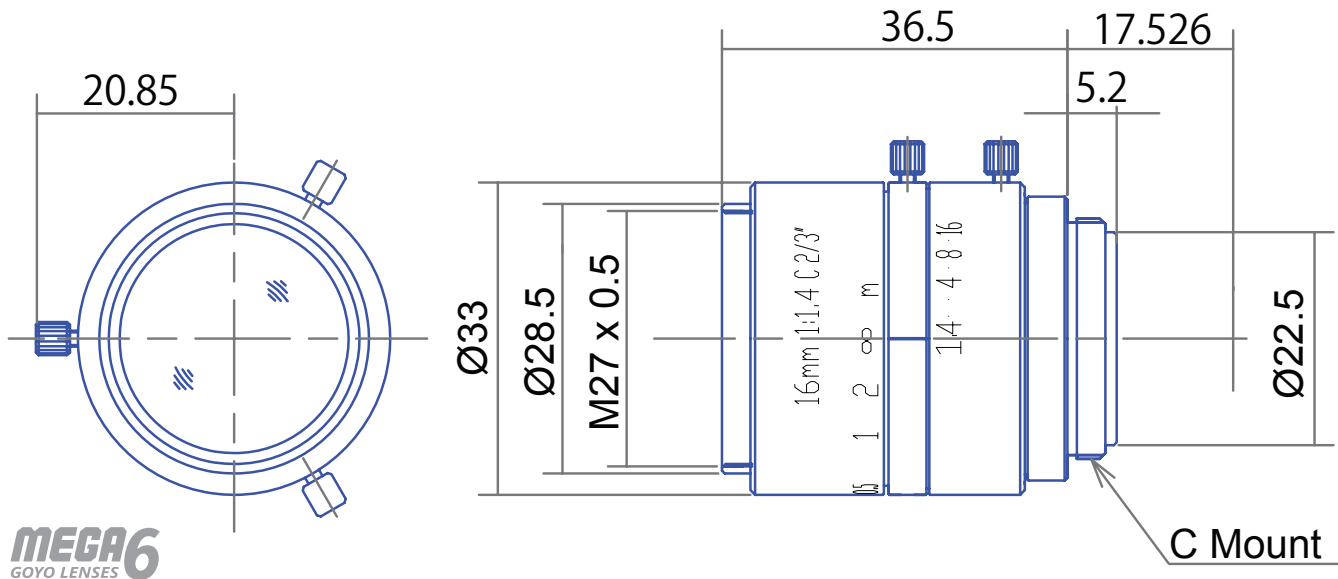

6 MP 2/3" Fixed-Focal

GM6HR38014MCN

MEGA6
GOYO LENSES

Part No.	GM6HR38014MCN
Focal Length	8mm
Iris Range	f/1.4-16
Lens Format	2/3"
Resolution	170 lp/mm
MOD	100mm
Mount	C
Filter Thread	M27 x P0.5
Angle of View (HxVxD) 2/3"	56.6° x 43.95° x 67.22°
Dimension (DxL)	Ø31 x 41

6 MP 2/3" Fixed-Focal

GM6HR31214MCN

MEGA6
GOYO LENSES

Part No.	GM6HR31214MCN
Focal Length	12mm
Iris Range	f/1.4-16
Lens Format	2/3"
Resolution	170 lp/mm
MOD	150mm
Mount	C
Filter Thread	M27 x P0.5
Angle of View (HxVxD) 2/3"	38.25° x 29.14° x 46.71°
Dimension (DxL)	Ø31 x 37

6 MP 2/3" Fixed-Focal

GM6HR31614MCN

MEGA6
GOYO LENSES

Part No.	GM6HR31614MCN
Focal Length	16mm
Iris Range	f/1.4-16
Lens Format	2/3"
Resolution	170 lp/mm
MOD	200mm
Mount	C
Filter Thread	M27 x P0.5
Angle of View (HxVxD) 2/3"	30.3° x 16.05° x 37.33°
Dimension (DxL)	Ø33 x 36.5

6 MP 2/3" Fixed-Focal

GM6HR32514MCN

Part No.	GM6HR32514MCN
Focal Length	25mm
Iris Range	f/1.4-16
Lens Format	2/3"
Resolution	170 lp/mm
MOD	200mm
Mount	C
Filter Thread	M27 x P0.5
Angle of View (HxVxD) 2/3"	19.57° x 14.75° x 24.3°
Dimension (DxL)	Ø33 x 39.5