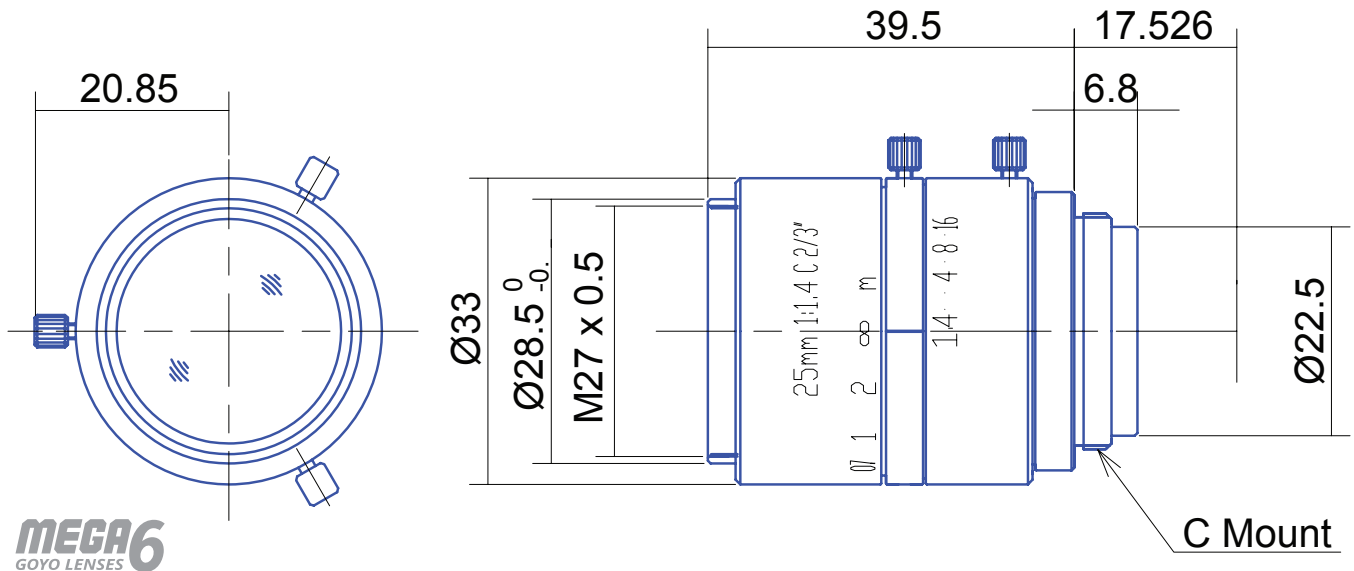

6 MP 2/3" Fixed-Focal

GM6HR38014MCN

MEGA6
GOYO LENSES

Part No.	GM6HR38014MCN
Focal Length	8mm
Iris Range	f/1.4-16
Lens Format	2/3"
Resolution	170 lp/mm
MOD	100mm
Mount	C
Filter Thread	M27 x P0.5
Angle of View (HxVxD) 2/3"	56.6° x 43.95° x 67.22°
Dimension (DxL)	Ø31 x 41

6 MP 2/3" Fixed-Focal

GM6HR31214MCN

MEGA6
GOYO LENSES

Part No.	GM6HR31214MCN
Focal Length	12mm
Iris Range	f/1.4-16
Lens Format	2/3"
Resolution	170 lp/mm
MOD	150mm
Mount	C
Filter Thread	M27 x P0.5
Angle of View (HxVxD) 2/3"	38.25° x 29.14° x 46.71°
Dimension (DxL)	Ø31 x 37

6 MP 2/3" Fixed-Focal

GM6HR31614MCN

MEGA6
GOYO LENSES

Part No.	GM6HR31614MCN
Focal Length	16mm
Iris Range	f/1.4-16
Lens Format	2/3"
Resolution	170 lp/mm
MOD	200mm
Mount	C
Filter Thread	M27 x P0.5
Angle of View (HxVxD) 2/3"	30.3° x 16.05° x 37.33°
Dimension (DxL)	Ø33 x 36.5

6 MP 2/3" Fixed-Focal

GM6HR32514MCN

Part No.	GM6HR32514MCN
Focal Length	25mm
Iris Range	f/1.4-16
Lens Format	2/3"
Resolution	170 lp/mm
MOD	200mm
Mount	C
Filter Thread	M27 x P0.5
Angle of View (HxVxD) 2/3"	19.57° x 14.75° x 24.3°
Dimension (DxL)	Ø33 x 39.5